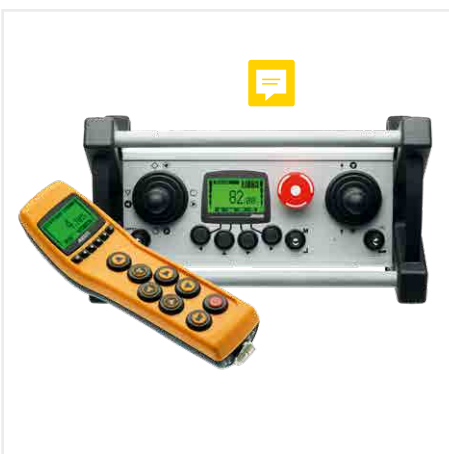

ABURemote

The freedom you need

ABURemote gives you the freedom you need when transporting heavy loads. The load can be moved from the safest available standing position which offers the best overview. The 'ABURemote Button' allows the operator to do this even with a single hand.

Resistant

to radio frequency interference

ABURemote automatically communicates on available radio channels with your crane and is therefore very interference-resistant. Consequently all commands are processed into the requested action.

User-friendly

operation

With the Radio Remote Control 'ABURemote Button', which is specially designed for optimised ergonomics, you can operate your crane with a single hand. Thanks to large command buttons facilitating easy access to the finely adjusted pressure points, your hand will not tire even during continuous operation.

Backlit

display

Via the backlit display, data on chosen settings, active cranes and hoists, radio signal strength and battery charge is shown. The user recognizes the operating status of the crane system at a glance by the colours in the display. And – if a load indicator system has been installed – the weight of the load on the hook is displayed in gross or net form if required.