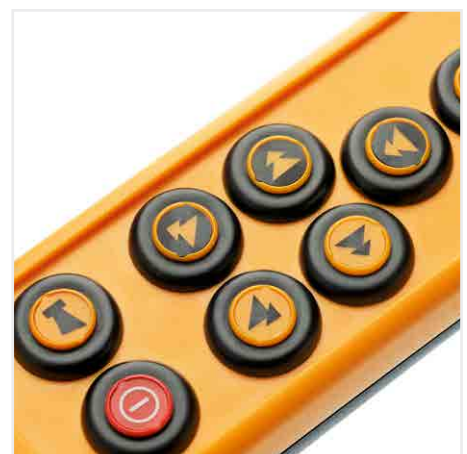

ABURemote

The freedom you need

ABURemote gives you the freedom you need when transporting heavy loads. The load can be moved from the safest available standing position which offers the best overview. The 'ABURemote Button' allows the operator to do this even with a single hand.

Modern

menu guidance

Even with its many functions, you will familiarise yourself quickly with ABURemote. The intuitively designed menu allows you to quickly access your crane functions. Four function buttons can be assigned individually to the commands you frequently need

Resistant

to radio frequency interference

ABURemote automatically communicates on available radio channels with your crane and is therefore very interference-resistant. Consequently all commands are processed into the requested action.

User-friendly

operation

With the Radio Remote Control 'ABURemote Button', which is specially designed for optimised ergonomics, you can operate your crane with a single hand. Thanks to large command buttons facilitating easy access to the finely adjusted pressure points, your hand will not tire even during continuous operation.